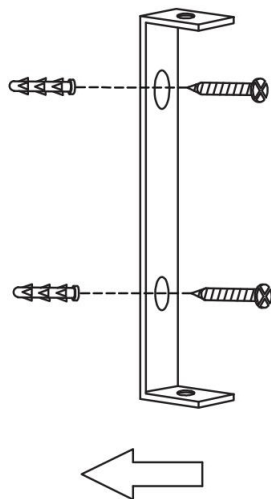

①

②

③

1xE27 40W

Model: T163-01-R

Collection: Pendant

Wall Lamps