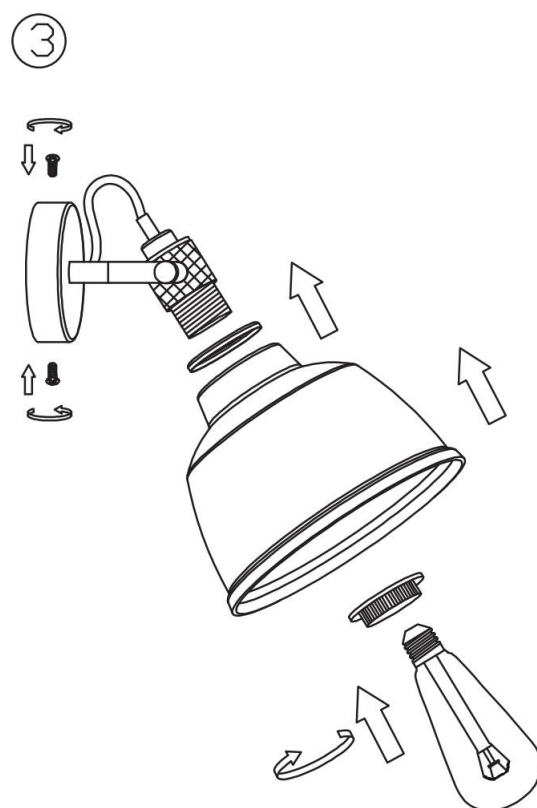

①

②

③

1xE27 40W

Model: T163-01-R

Collection: Pendant

Wall Lamps