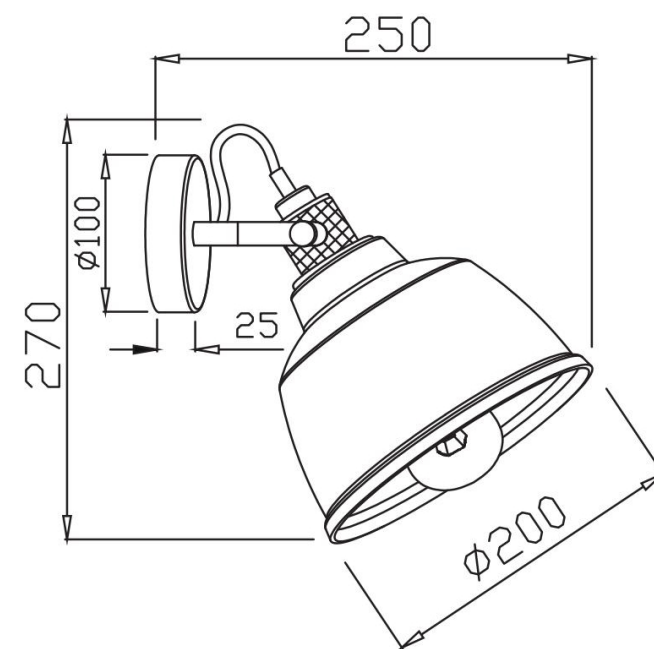

①

②

③

1xE27 40W

Model: T163-01-R

Collection: Pendant

Wall Lamps