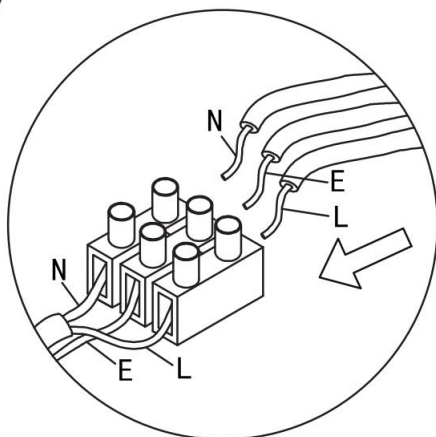

①

②

③

1xE27 40W

Model: T163-01-R

Collection: Pendant

Wall Lamps