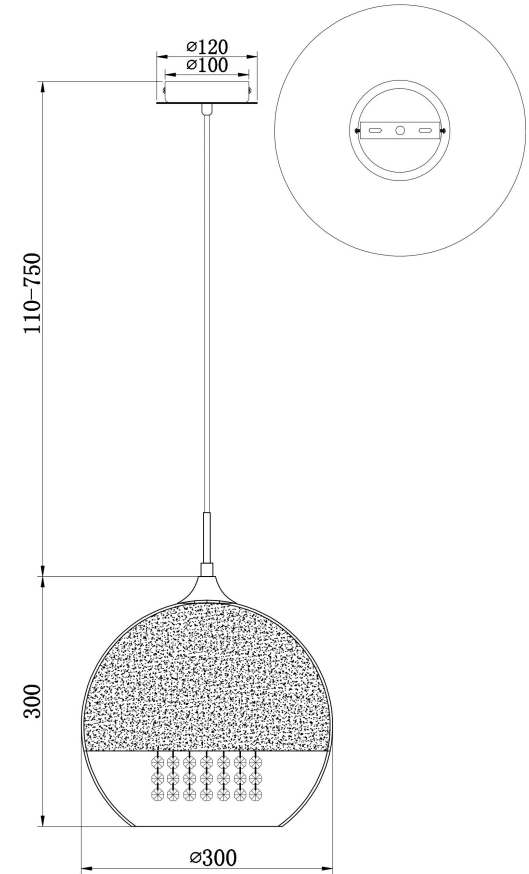

INSTRUCTION FOR FIX:  
A=15pcs

Model: P140-PL-170-1-N  
Collection: Pendant