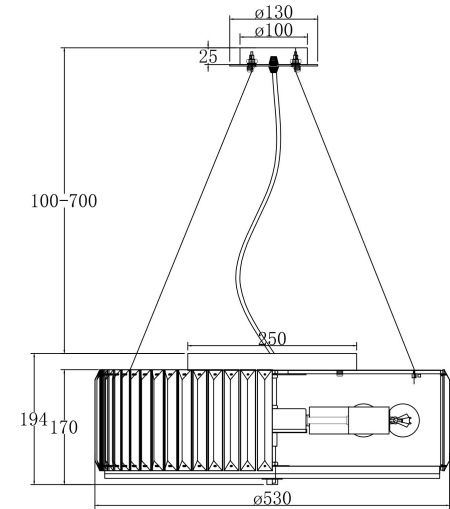

A=66

8xE27 60W

Model: MOD080CL-08CH

Collection: Modern

Ceiling Lamps