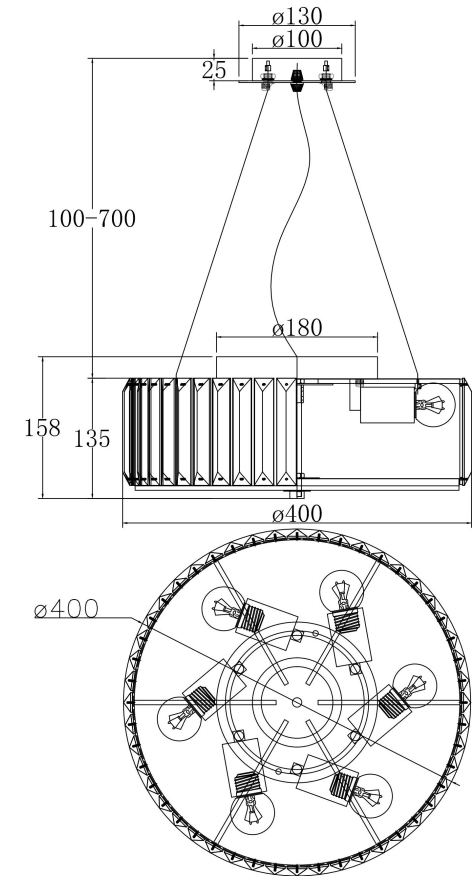

A=48

Model: MOD080CL-06CH

Collection: Modern

Ceiling Lamps