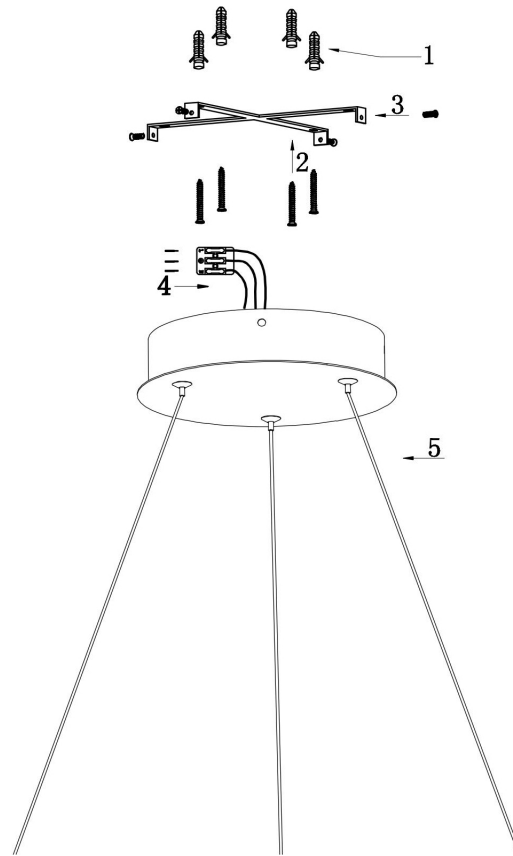

Instruction

MOD058PL-L42B4K

MAX 51W
3 000 Lumen

Model: MOD058PL-L42B4K

Collection: Modern

Pendant Lamps