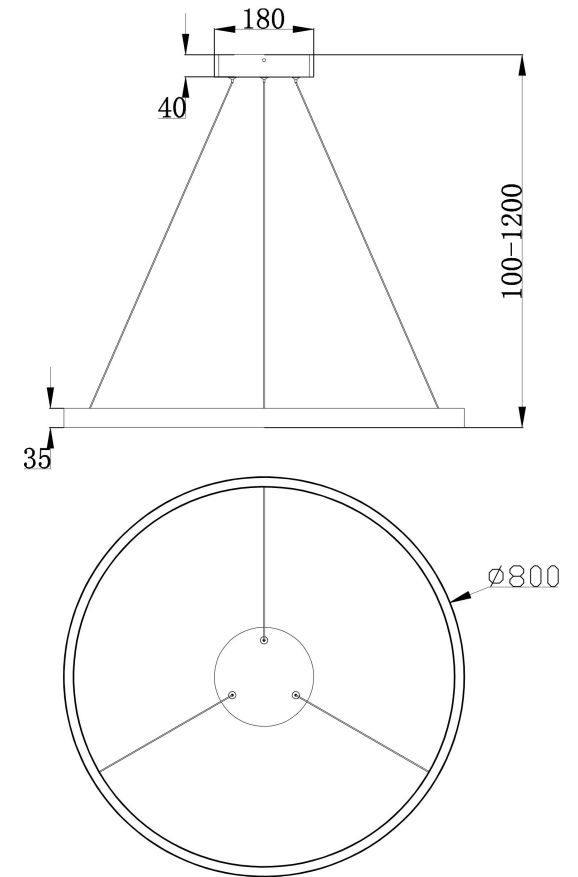

Instruction

MOD058PL-L42B4K

MAX 51W
3 000 Lumen

Model: MOD058PL-L42B4K

Collection: Modern

Pendant Lamps