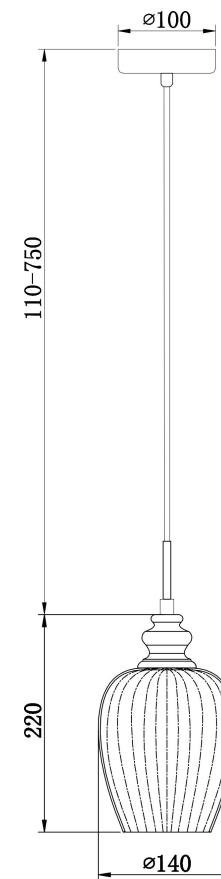

INSTRUCTION FOR FIX:  
A=9pcs

1xE14 40W

Model: MOD033-PL-01-N

Collection: Pendant

Pendant Lamps