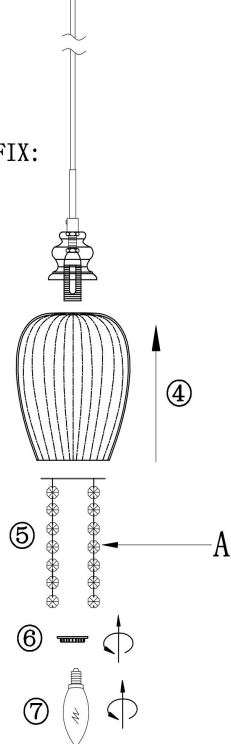

INSTRUCTION FOR FIX:  
A=9pcs

1xE14 40W

Model: MOD033-PL-01-N

Collection: Pendant

Pendant Lamps