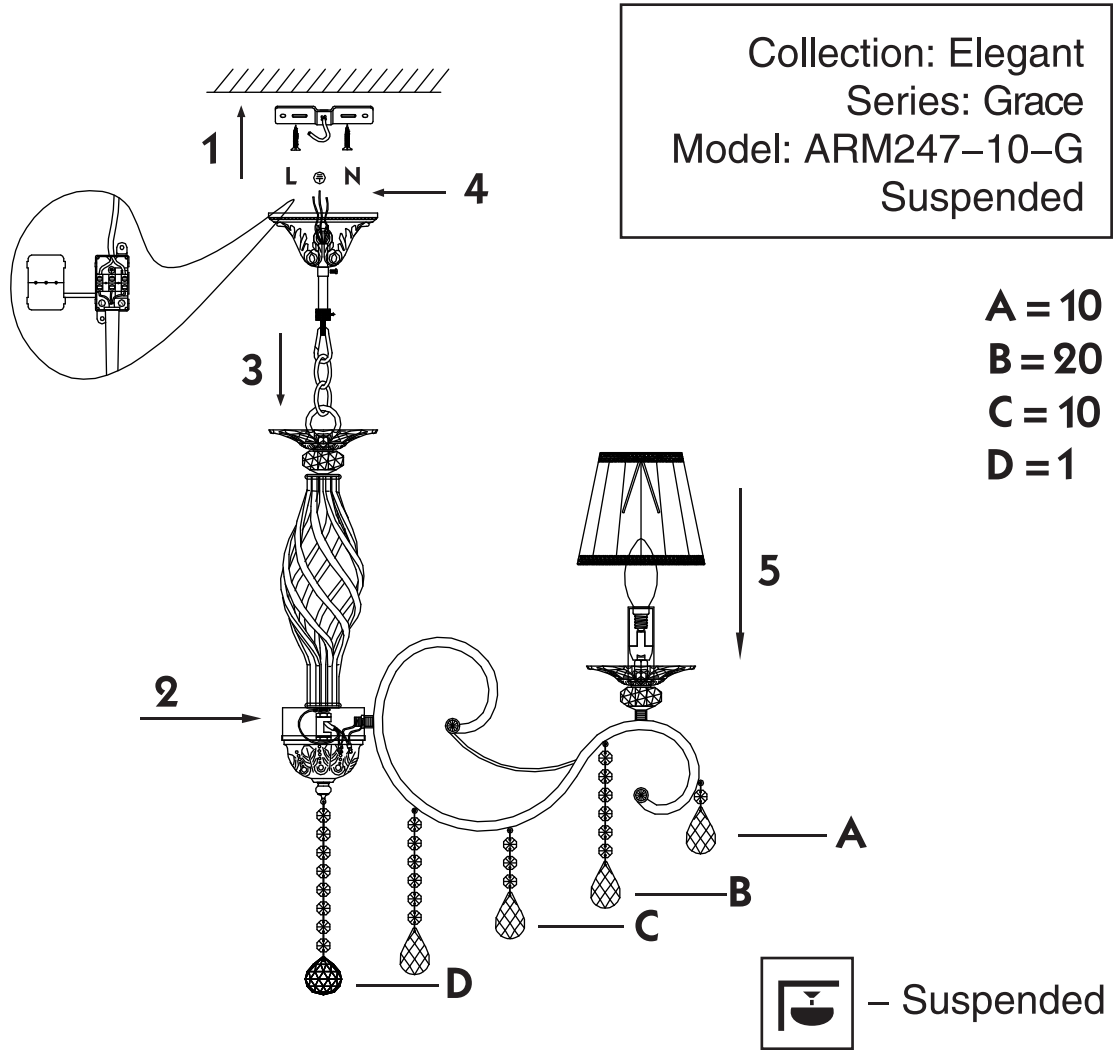

Instruction

10 x E14 (40w)

MAYTONI
DECORATIVE LIGHTING

www.maytoni.de