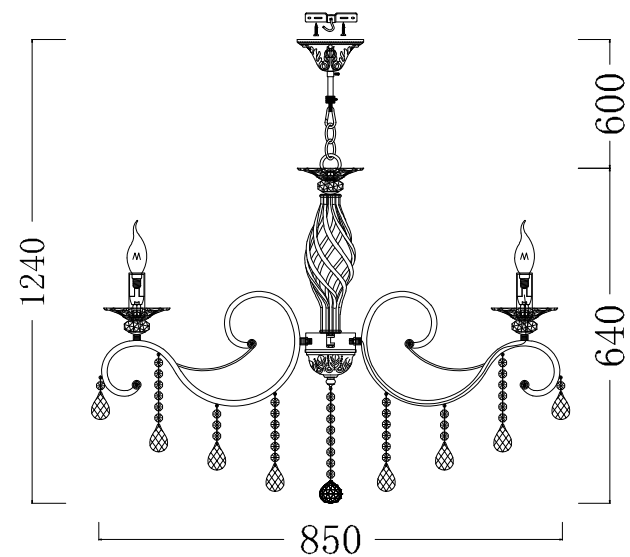

Instruction

10 x E14 (40w)

MAYTONI
DECORATIVE LIGHTING

www.maytoni.de