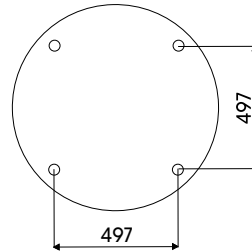

x 4

AGNES ROUND LED

8210 | 8206 | 8188 | 8185

THIS PRODUCT CONTAINS A LIGHT SOURCE OF ENERGY EFFICIENCY CLASS: E (8185;8188)
F (8206; 8210)

1

2

3

4